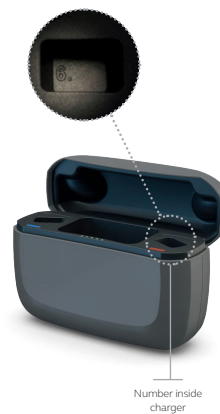

Charging options for ReSound hearing aids

ReSound offers rechargeable solutions with inductive charging and long battery life to keep your clients on the go.

ReSound OMNIA™ miniRIE		06	06	-	-
ReSound OMNIA™ RIE ReSound ONE™ RIE		01	01	01	-
ReSound OMNIA™ BTE ReSound ONE™ BTE		-	-	70	-
ReSound OMNIA™ PBTE ReSound ONE™ PBTE		-	-	80	-
ReSound OMNIA™ ITE/ITC ReSound ONE™ ITE/ITC		-	-	-	C
ReSound LiNX Quattro™ RIE ReSound Key™ RIE		03	-	03	-

How to match ReSound hearing aids with the correct charger

Each charger type is offered with different inserts – known as the charging form factor (CFF) – which relate to a specific ReSound hearing aid collection or style.

The CFF is indicated with a number and is shown inside the charger and on the charger packaging.